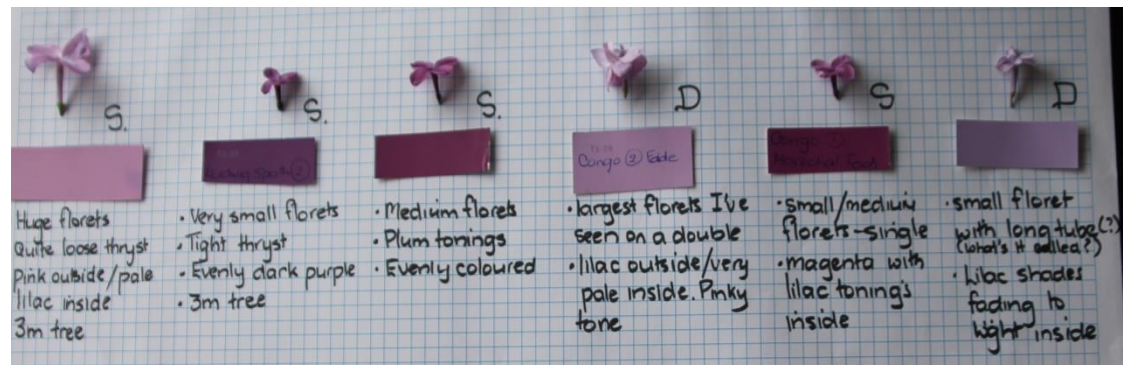

Identification of unknown lilacs is problematic

Идентификация неизвестных сортов сирени проблематична.