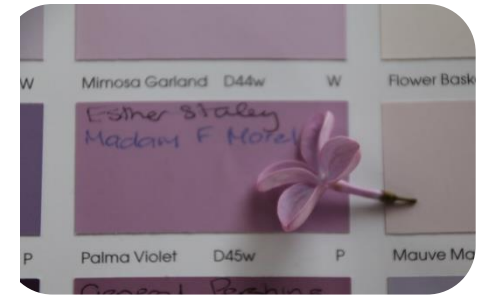

Identification of unknown lilacs is problematic

Идентификация неизвестных сортов сирени проблематична.